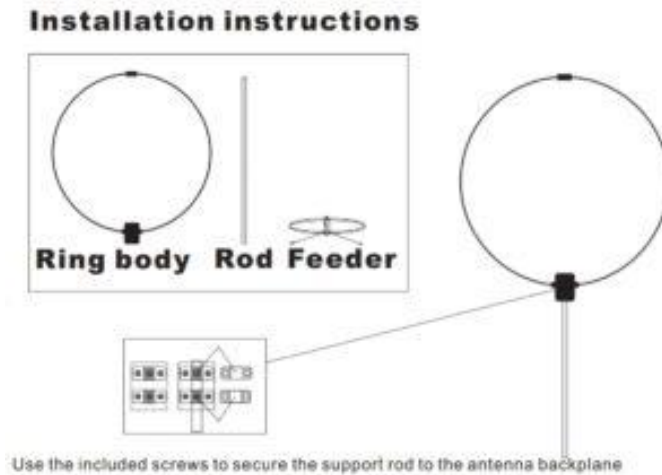

CHELEGANCE WV-601 LOOP ANTENNA

Instructions for use:

1. It is recommended to install it outdoors. The higher the height, the better the effect with no obstruction around it
2. Recommended matching equipment impedance must match, 50ohm, other impedance machines cannot be used
3. This antenna has undergone strict testing before leaving the factory and is guaranteed to be ready for use upon installation.