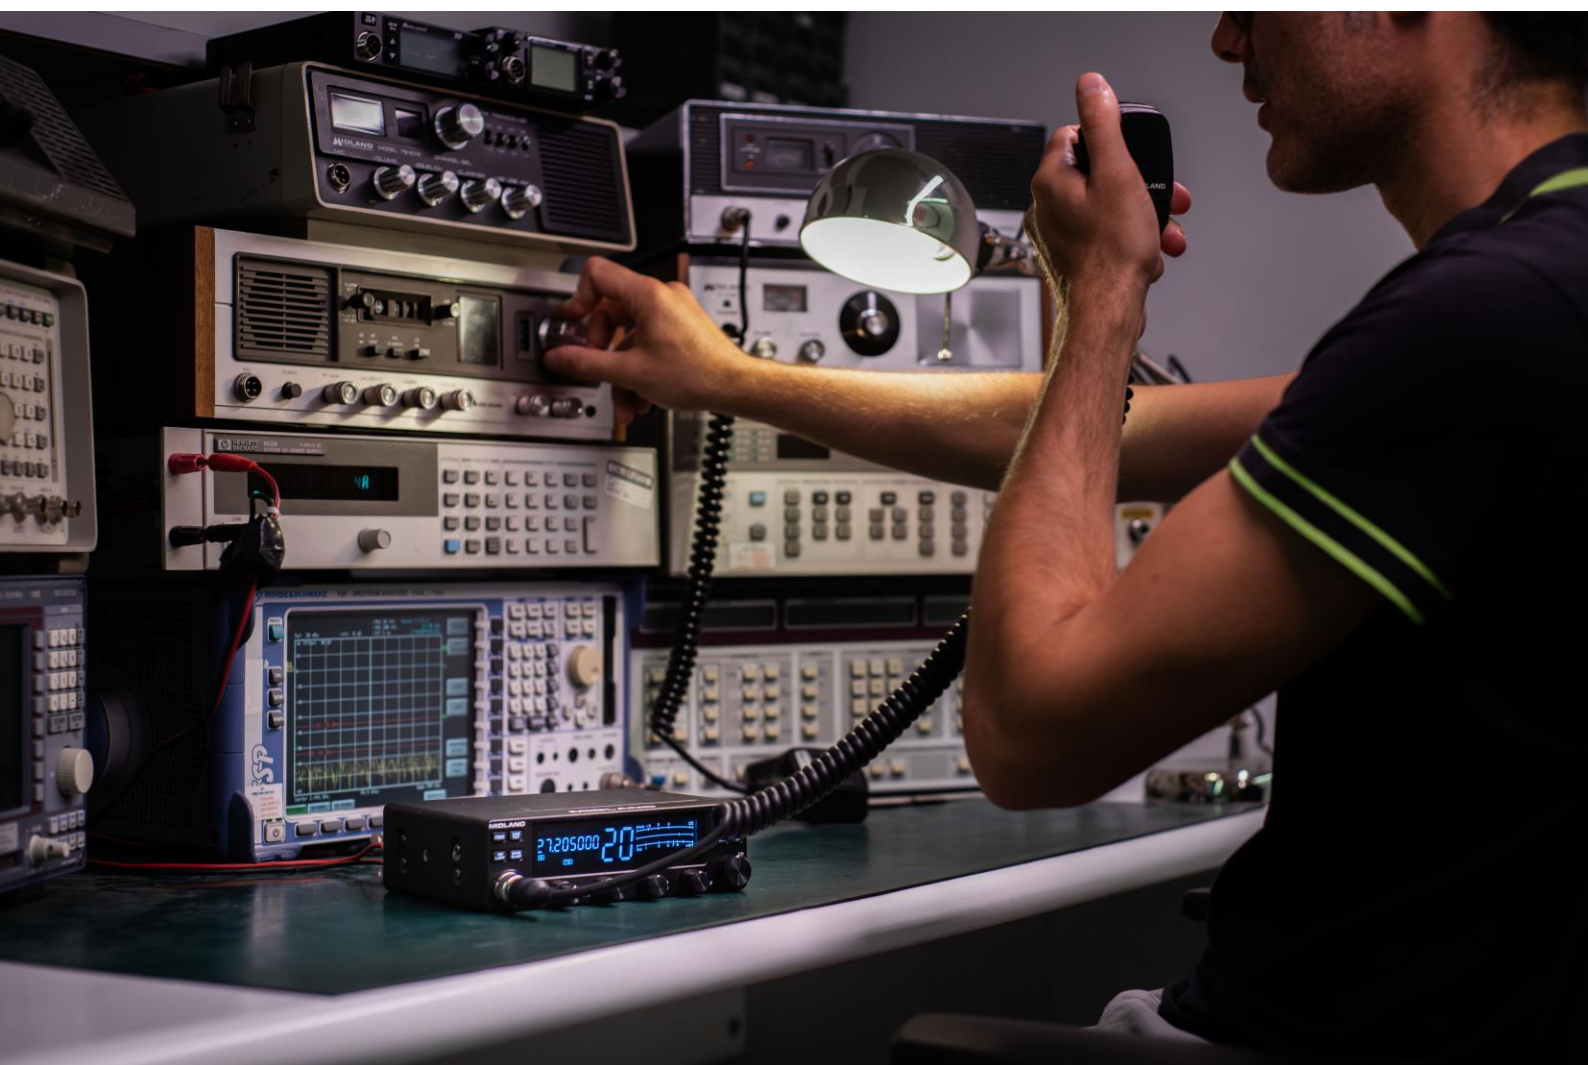

CB RADIO

8001 PRO

Superior performance, wherever you are.

If you're looking for a CB radio that offers the best in audio quality, range, and reliability, Midland is your ideal companion.

This model with **SSB (Single Side Band)** modulation is designed for those who want clear and powerful communication even in the most extreme situations.

Key Points

- Large 4¼" multicolour LCD with VA technology
- Dual-function NR filter: DSP and AI
- 6-level ECHO function
- Dual Watch function
- VOX adjustable on 9 levels

CB RADIO

8001 PRO

Description

A long-awaited return for SSB enthusiasts.

The new large 4³/₄ multicolour LCD with VA technology offers a clear, high-contrast view, perfect in any lighting condition. The technological heart of the device is the **dual-function NR filter**, which combines the power of **DSP** (digital signal processing) with the efficiency of **artificial intelligence** to minimize interference in both reception and transmission.

Advanced features include **9-level adjustable VOX**, allowing you to speak freely without pressing a button. The **ECHO** function amplifies the clarity of your voice, ensuring you're always intelligible even in noisy environments.