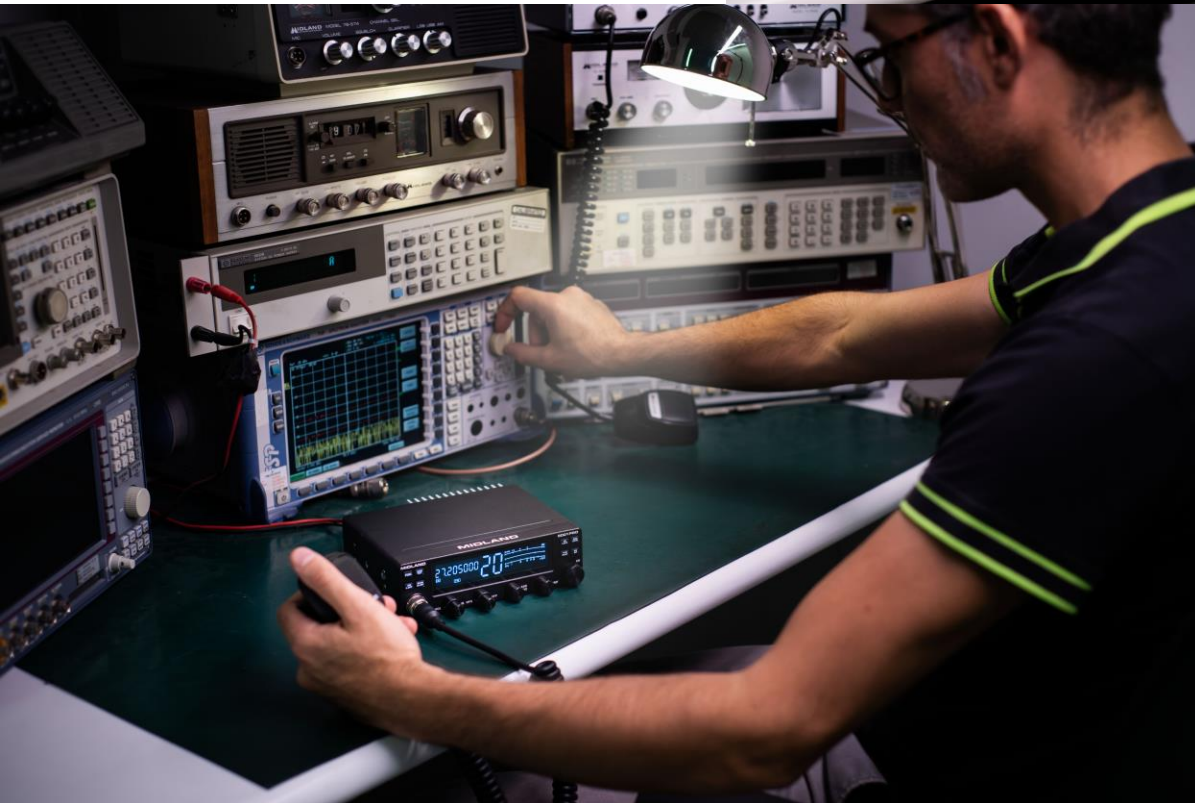

CB RADIO

8001 PRO

Product in use